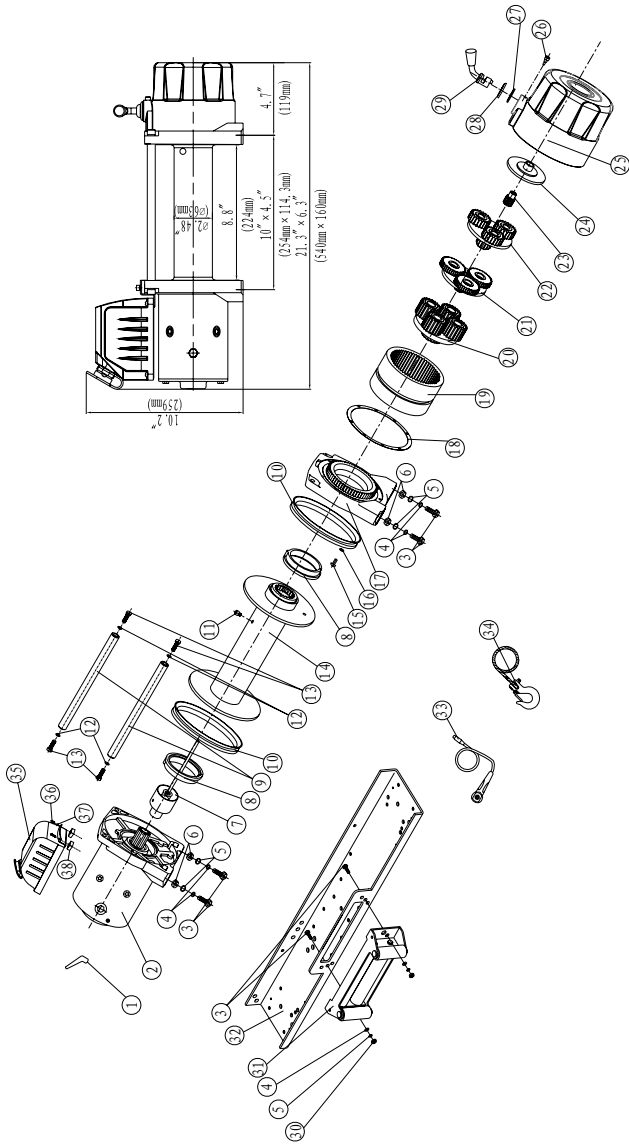

Spartan 9500 Winch Assembly Drawing

WINCH PARTS LIST

No.	Part #	Qty	Description	Remark
1	950001	3	Terminal Protect	
2	950100	1	Motor Assembly	
3	950002	6	Cap Screw M10 x 35	
4	950003	6	Lock Washer Φ10	
5	950004	6	Think Flat Washer Φ10	
6	950005	4	Hex Nut M10	
7	950200	1	Break / Shaft Assembly	
8	950006	2	Bushing—Drum	
9	950007	2	Tie Bar	
10	950008	2	Ring Seals	
11	950009	1	Screw M8 x 10	
12	950010	4	Lock Washer Φ8	
13	950011	4	Cap Screw M8 x 30	
14	950300	1	Drum Assembly	
15	950012	8	Screw M5 x 20	
16	950013	8	Lock Washer Φ5	
17	950014	1	End Bearing	
18	950015	1	Gasket	
19	950016	1	Gear—Ring	
20	950400	1	Gear Carrier Assembly (Output)	
21	950500	1	Gear Carrier Assembly (Intermediate)	
22	950600	1	Gear Carrier Assembly (Input)	
23	950017	1	Gear—Input Sun	
24	950018	1	Trust Washer	
25	950019	1	Gear—Housing	
26	950020	1	Clutch Screw	
27	950021	1	Ring Seals	
28	950022	1	Clutch Cover	
29	950023	1	Clutch Handle	
30	950024	2	Locknut M10	
31	950700	1	Roller Fairlead	
32	950025	1	Mounting Channel	By Choice
33	950950	1	Remote Control Switch (RC3)	
34	950900	1	Cable Assembly	
35	801000	1	Control Box	
36	950026	2	Screw M5×16	
37	950027	2	Lock Washer Ø5	
38	950028	2	Block	