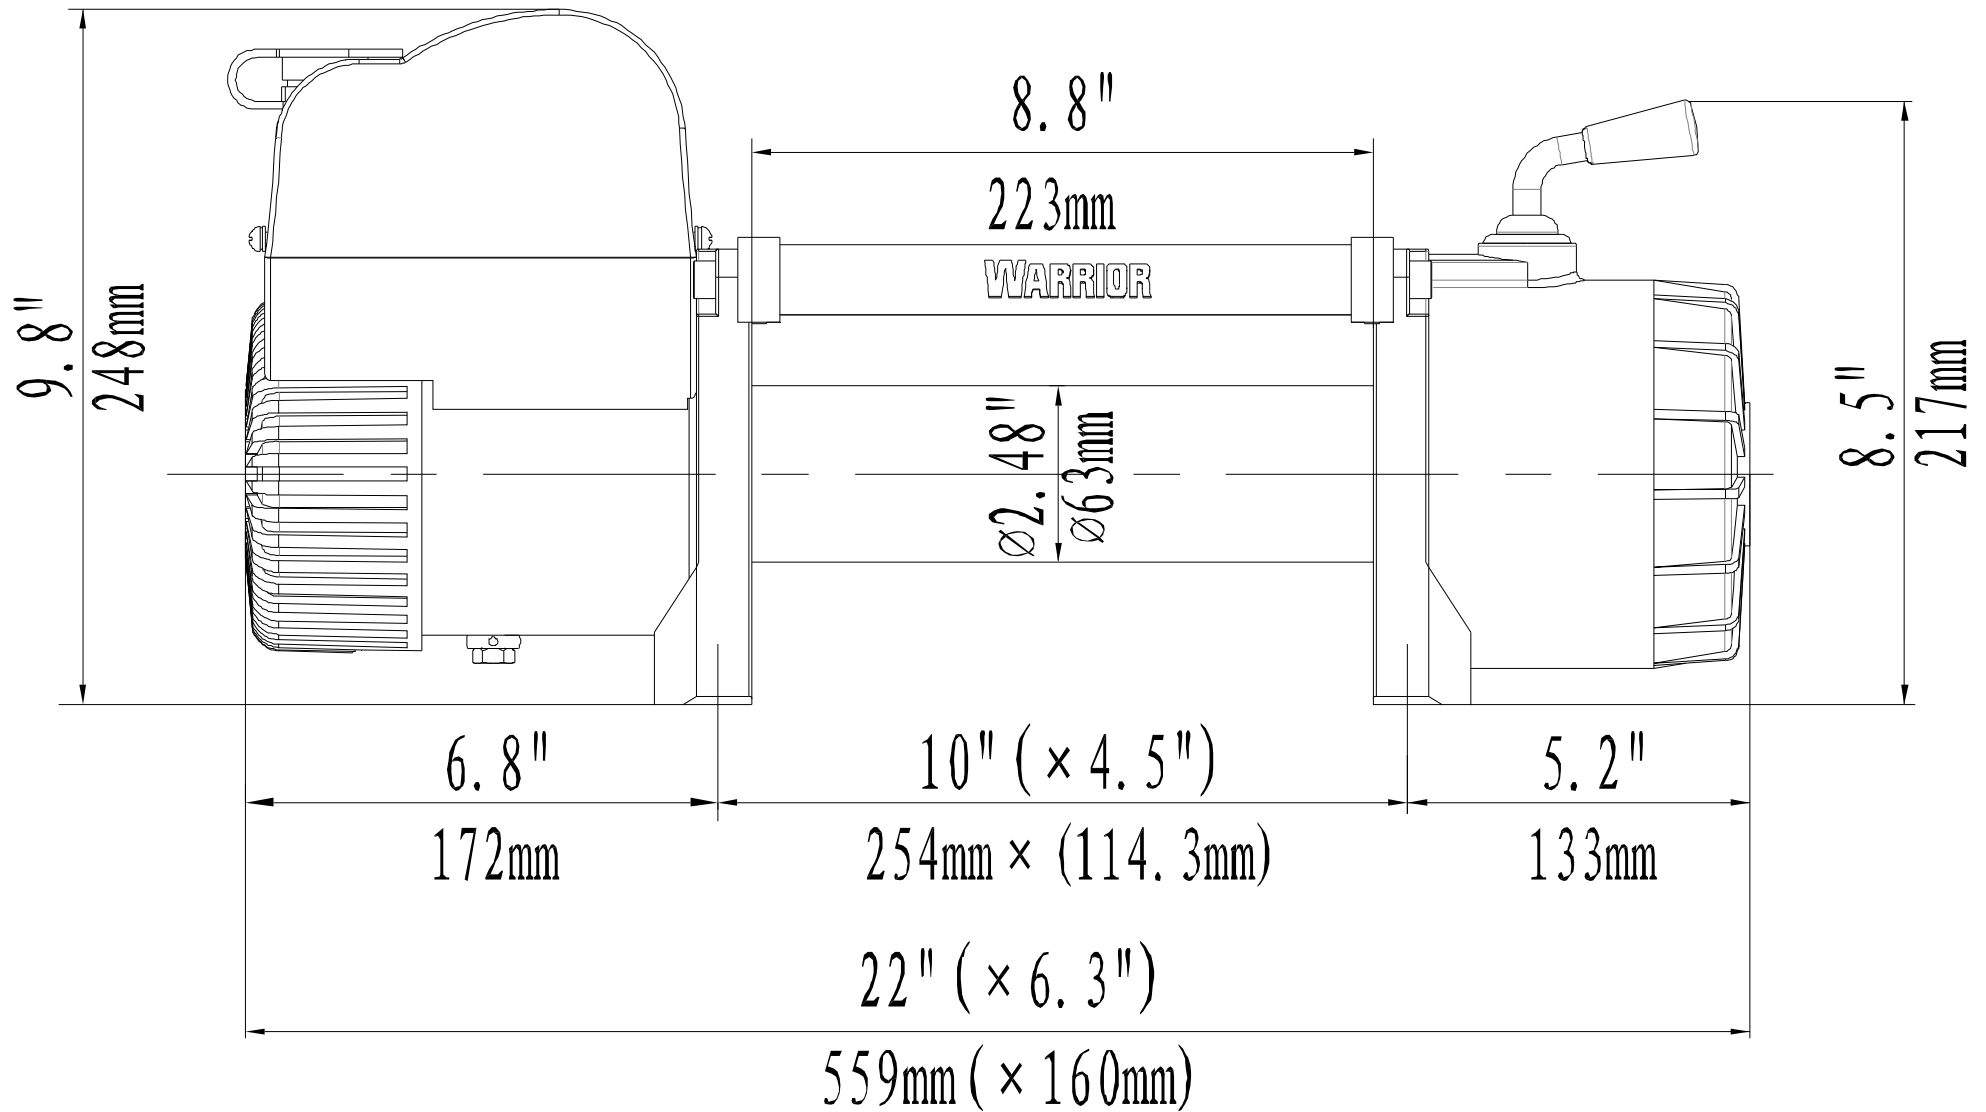

12000 SAMURAI V2

VALUE WITHOUT COMPROMISE