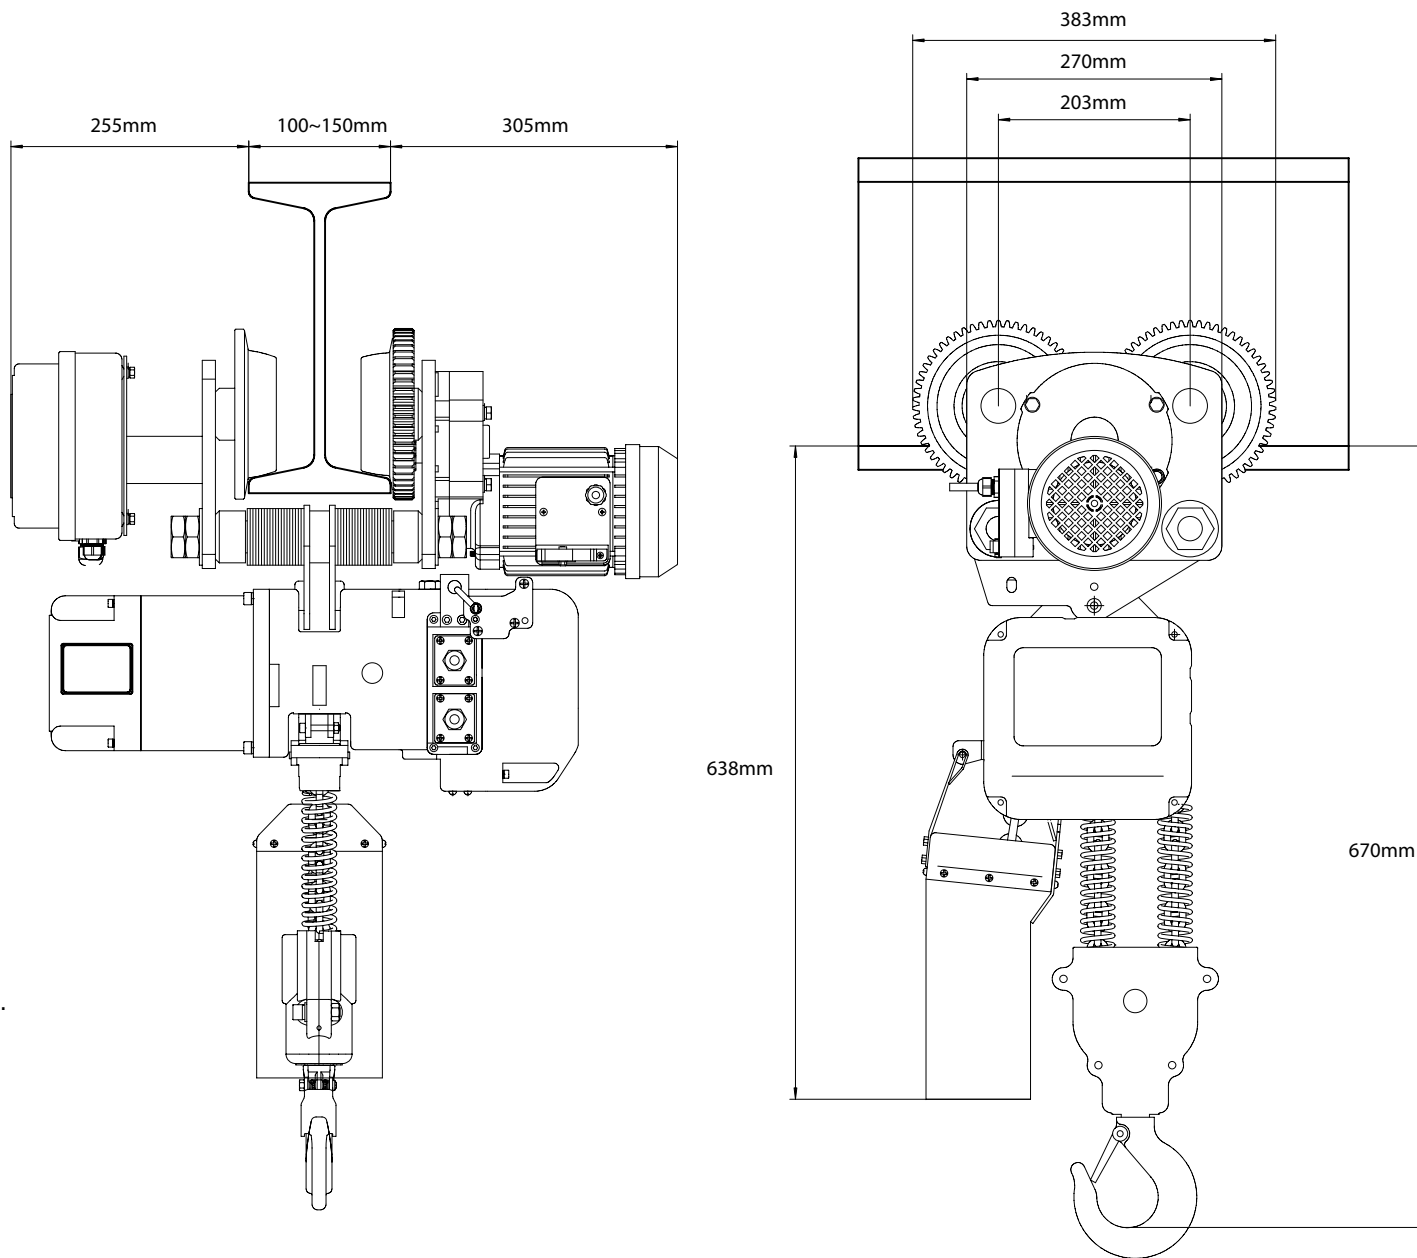

WARRIOR ECHLOO HOIST

Beam Trolley not included.

VALUE WITHOUT COMPROMISE