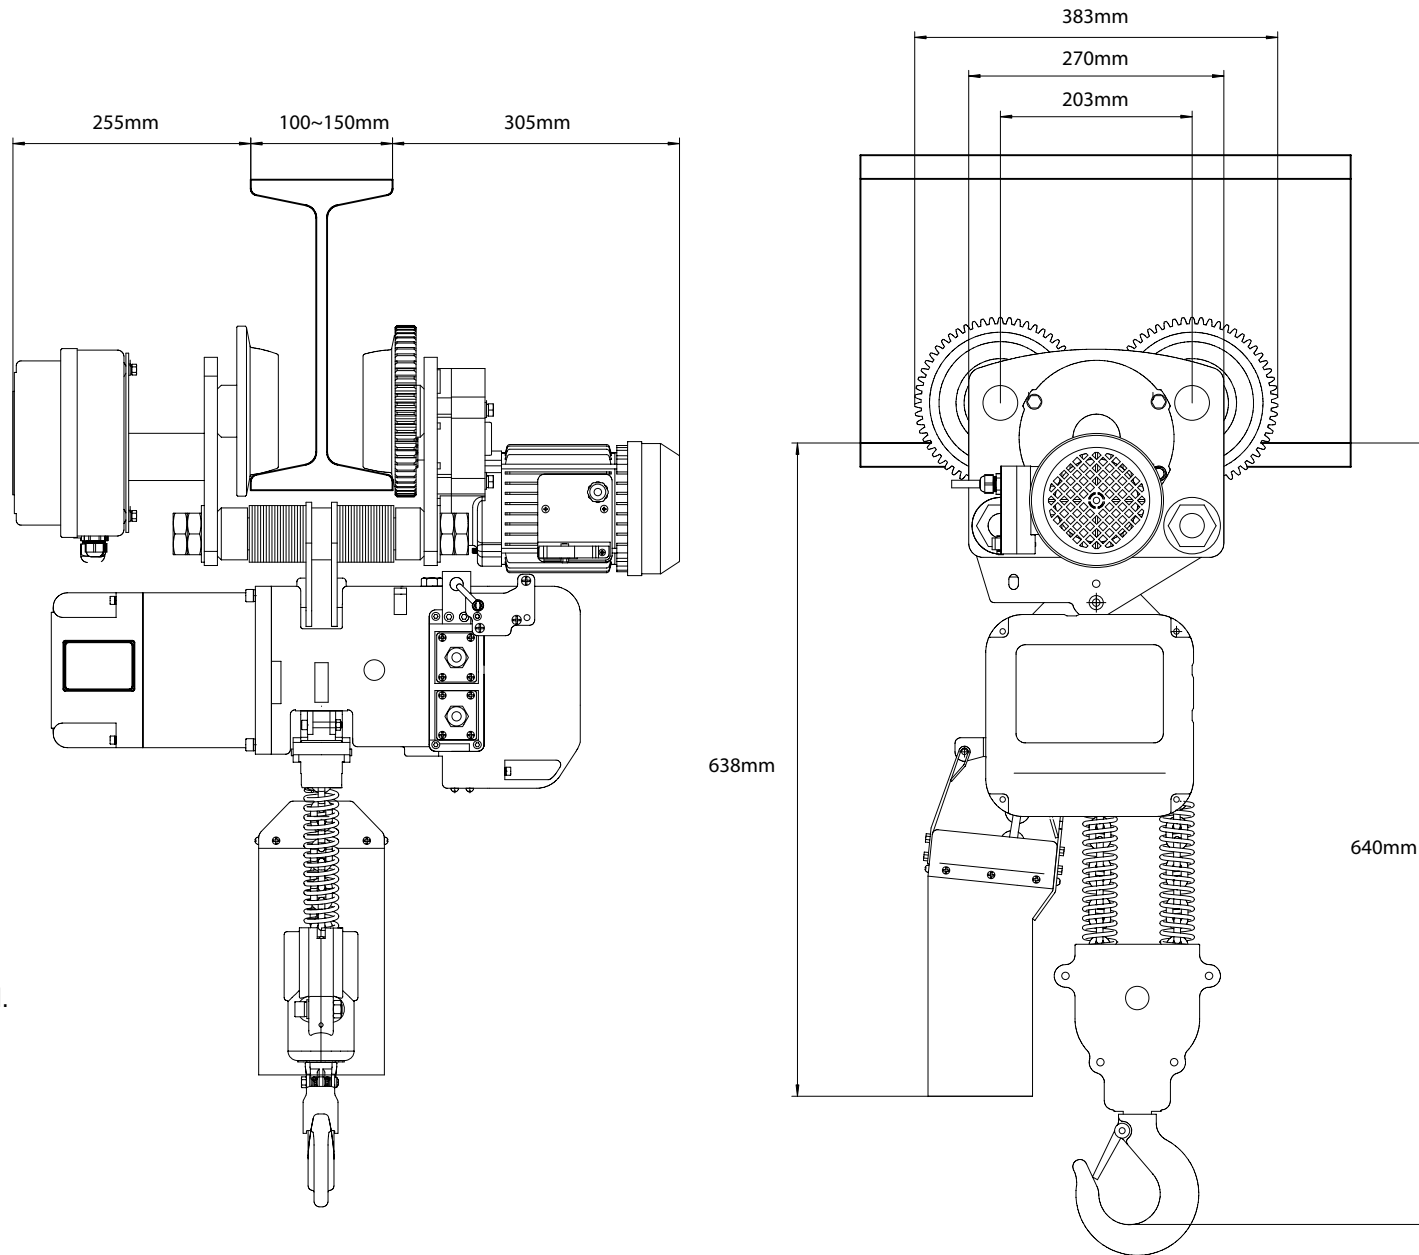

WARRIOR ECH500 HOIST

Beam Trolley not included.

VALUE WITHOUT COMPROMISE